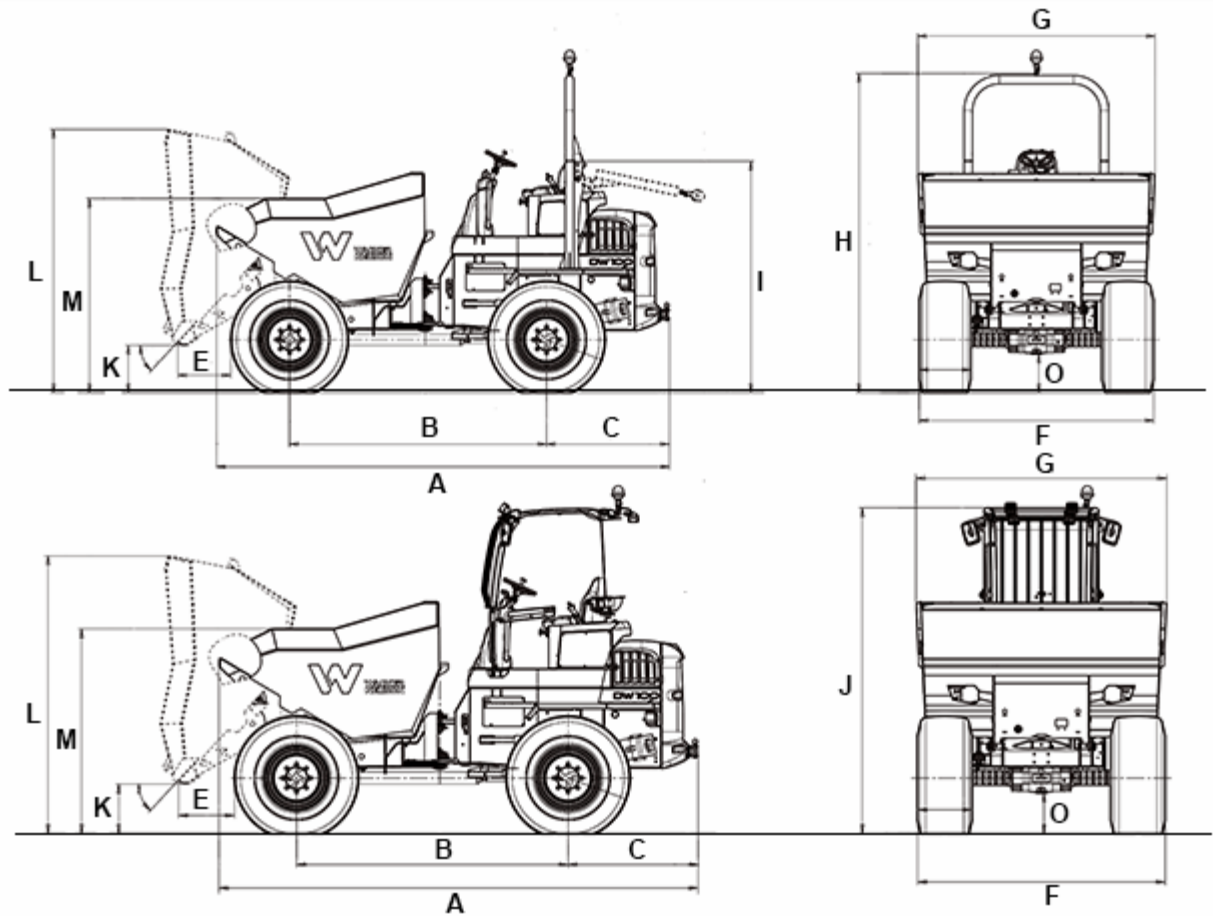

DW100 Dimensions

Metric » Imperial »

- A - Overall length - 4,762 mm
- B - Wheelbase - 2,700 mm
- C - Rear overhang - 1,292 mm
- E - Dumping distance - 556 mm
- F - Width - 2,463 mm
- G - Skip width - 2,491 mm
- H - Height total (ROPS) - 3,353 mm (Not Applicable)
- I - Height tilted ROPS - 2,431 mm (Not Applicable)
- J - Height cabin - 3,243 mm
- K - Dump height max. - 495 mm
- L - Skip height tilted - 2,765 mm
- M - Skip height not tilted - 2,040 mm
- O - Ground clearance - 406 mm
- -- Dump angle - 47 °